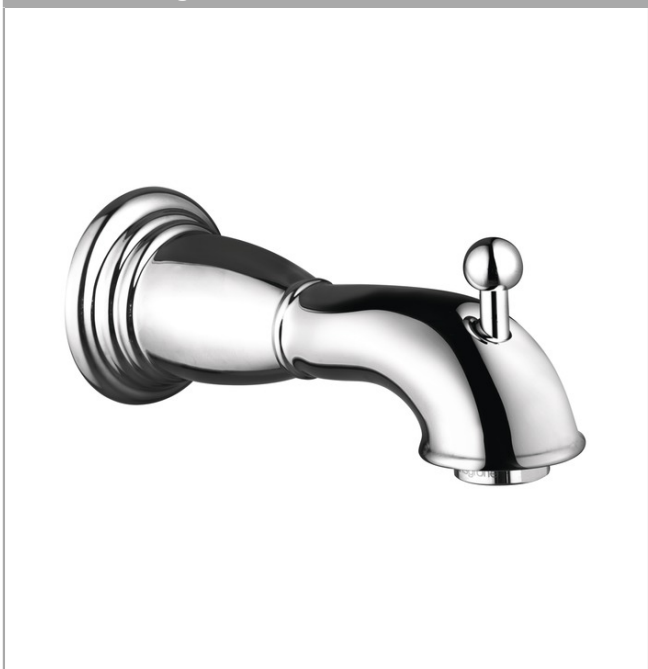

C Accessories

C Tub Spout with Diverter

Finishes : **chrome** Part no. : **06089000**

Description

Item details

List Price \$ 247.00

Compliance

Product image

Scale drawing